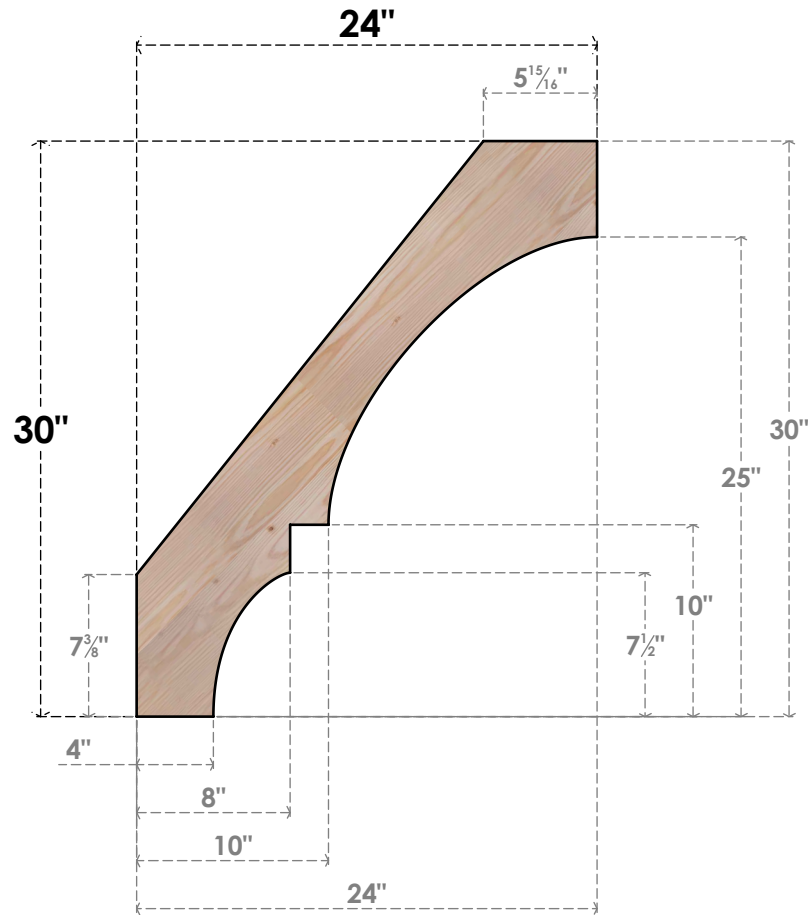

BRC04X24X30BOA00SDF

3 1/2"W X 24"D X 30"H BALBOA SMOOTH BRACE, DOUGLAS FIR

SIDE

FRONT

EKENA MILLWORK
 2300 WEST MAIN ST.
 CLARKSVILLE, TX 75426
 TOLL FREE: 866-607-0453
 WWW.EKENAMILLWORK.COM

NOTES

1. INSTALLATION TO BE COMPLETED IN ACCORDANCE WITH MANUFACTURER'S SPECIFICATIONS.
2. DRAWING MAY NOT BE TO SCALE
3. THIS DRAWING IS INTENDED FOR DESIGN AND PLANNING PURPOSES ONLY.
4. ALL INFORMATION CONTAINED HEREIN WAS CURRENT AT THE TIME OF DEVELOPMENT BUT MUST BE REVIEWED AND APPROVED BY THE PRODUCT MANUFACTURER TO BE CONSIDERED ACCURATE.
5. PRODUCTS ARE NOT KILN DRIED. THIS ITEM IS UNIQUE AND WILL CONTAIN THE NATURAL VARIATIONS THAT THE WOOD SPECIES OFFERS. THIS MAY RESULT IN VARIATIONS UP TO 1/4"